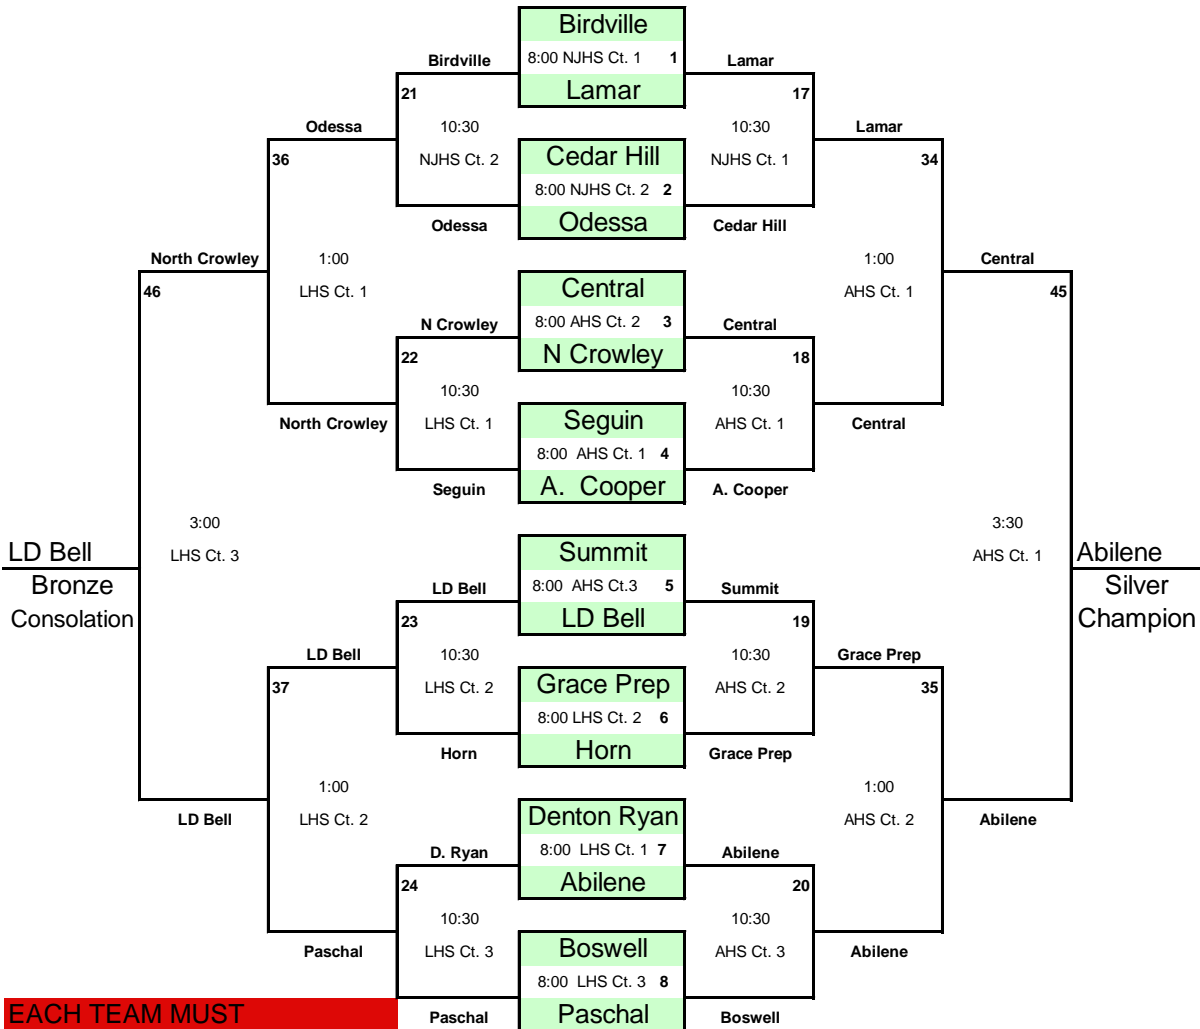

2011 Arlington Invitational

August 27th, 2011

GOLD BRACKET

WINNERS OF CHALLENGE MATCHES 1-16

EACH TEAM MUST
PROVIDE ONE LINESMAN
FOR EACH MATCH

2011 Arlington Invitational

August 27th, 2011

Third Place and Fifth Place Brackets

Gold

Richland

EACH TEAM MUST PROVIDE ONE LINESMAN FOR EACH MATCH

2011 Arlington Invitational

August 27th, 2011

CONSOLATION BRACKET

EACH TEAM MUST PROVIDE ONE LINESMAN FOR EACH MATCH

MVP	Caitlin Nolan	L	Carroll
Offensive	Janelle Jenkins	MB	Carroll
Defensive	Maddy Terzo	L	Bishop Lynch
	13 Logan Berry	OH	Abilene
	5 Ashley Mariani	MB	Arlington
	1 Li'l Etimani	S	Bishop Lynch
	6 Mary Delph	RH	Bishp Lynch
	1 Sutton Sunstrum	OH	Carroll
	11 Allison Kiewiet	MB	Dumas
	12 Alexi Davis	MB	Dumas
	6 Mattie Herrera	L	LD Bell
	14 Northwest	L	Brooke Berryhill
	10 McKenzie Shea	S	Plano
	14 Thea Munch-Soegaard	OH	Tascosa
	7 Kate Praslicka	S/OH	Waxahachie