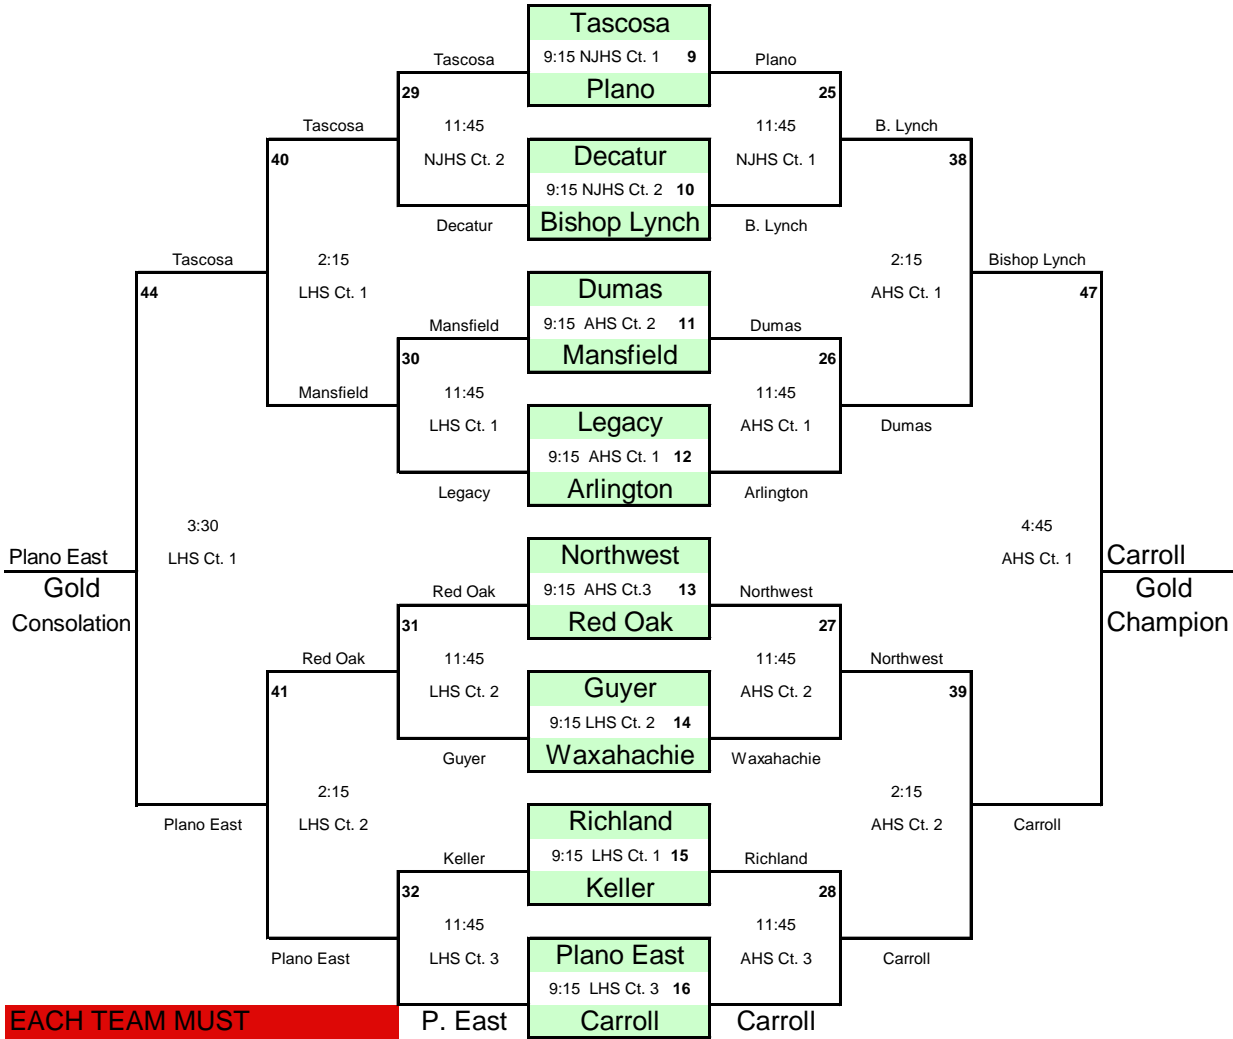

2011 Arlington Invitational

August 27th, 2011

GOLD BRACKET

WINNERS OF CHALLENGE MATCHES 1-16

EACH TEAM MUST
PROVIDE ONE LINESMAN
FOR EACH MATCH

2011 Arlington Invitational

August 27th, 2011

Third Place and Fifth Place Brackets